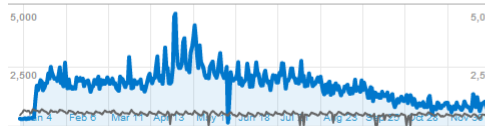

626,337 Pageviews
Benchmark: 184,412 (+239.64%)
Also see the Content by Title report for additional analysis of this metric.