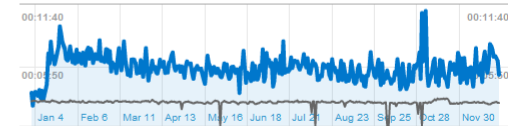

00:05:50 Avg. Time on Site
Benchmark: 00:02:23 (+145.12%)
Also see the Length of Visit report for additional analysis of this metric.