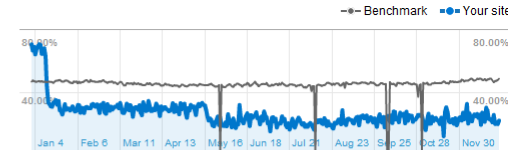

25.63% Bounce Rate
Benchmark: 46.34% (-44.68%)
Also see the Top Landing Pages report for additional analysis of this metric.