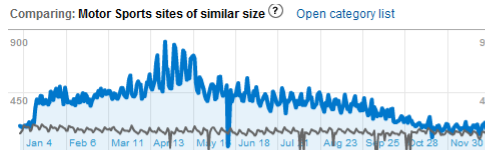

KEY TRAFFIC INFORMATION

- ➔ MONTHLY VISITS: 11,500
- ➔ MONTHLY PAGEVIEWS: 52,200
- ➔ 50% of our website users visit more than 10 times per month
- ➔ Users spend an average of 5+ minutes on website

See how SPEEDWAYSONLINE.COM compares to other motorsports websites on similar size. *Data is courtesy of*  Analytics