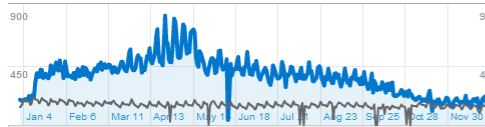

Promote your business, event, track, or publication on *the trusted source* for racetrack information...

SPEEDWAYSONLINE.COM.

Three easy steps to start connecting with new customers;

1. **Choose Ad Size:** we offer a variety of sizes to choose from to deliver your message.

2. **Placement:** place your banner ad on the homepage, or select one of our information pages.

3. **Duration:** choose how long you would like your ad to display.

CALL TODAY 847-853-0294

or email;

mcfrost@speedwayonline.com

ASK ABOUT OUR NEW EVENTS SECTION...AVAILABILITY IS MOVING FAST!

National Speedway Directory
909 Seneca Road | Wilmette, IL 60091

SPEEDWAYSONLINE.COM TRAFFIC SNAPSHOT

SPEEDWAYSONLINE.COM connects you with racers, fans, tracks owners, and promoters. With the launch of our event section, it has quickly become a popular section of the website. The following is the average monthly web traffic details for the year of 2011 (MAY - OCTOBER);

KEY TRAFFIC INFORMATION

- ➔ MONTHLY VISITS: 11,700
- ➔ MONTHLY PAGEVIEWS: 44,500
- ➔ OVAL TRACKS PAGE (PAGEVIEWS/MONTH): 7,050
- ➔ NEW EVENTS SECTION (PAGEVIEWS/MONTH): 900
- ➔ Users spend an average of 5+ minutes on website

See how SPEEDWAYSONLINE.COM compares to other motorsports websites on similar size. *Data is courtesy of* Analytics

Comparing: Motor Sports sites of similar size [Open category list](#)

137,038 Visits
Benchmark: 55,574 (+146.59%)
Also see the All Traffic Sources report for additional analysis of this metric.