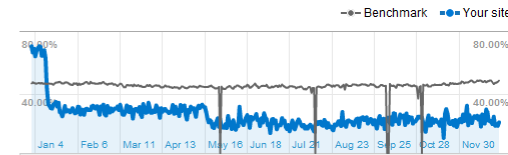

25.63% Bounce Rate
Benchmark: 46.34% (-44.68%)
Also see the Top Landing Pages report for additional analysis of this metric.