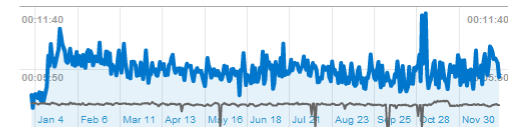

00:05:50 Avg. Time on Site
Benchmark: 00:02:23 (+145.12%)
Also see the Length of Visit report for additional analysis of this metric.