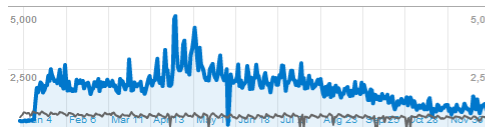

626,337 Pageviews
Benchmark: 184,412 (+239.64%)
Also see the Content by Title report for additional analysis of this metric.